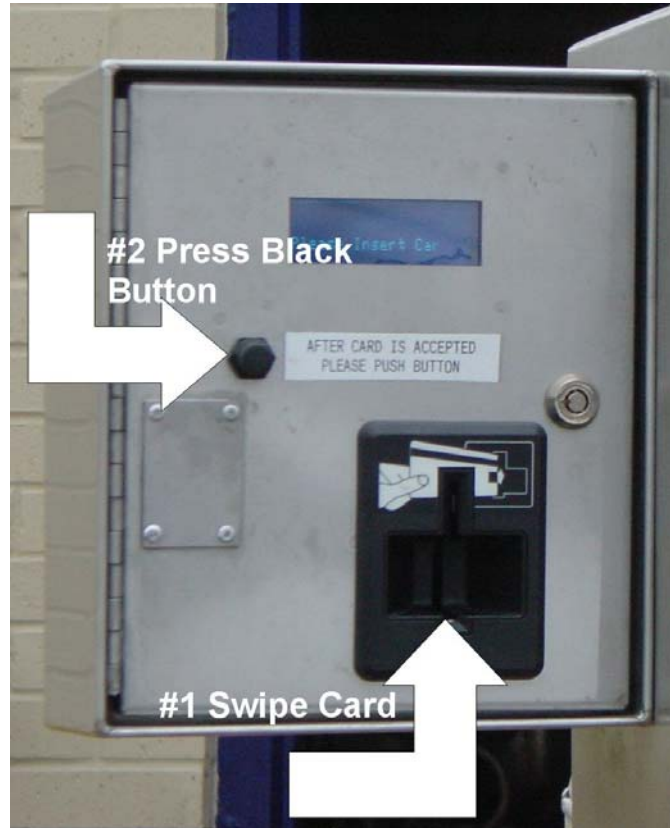

CAR WASH INSTRUCTIONS

STEP #1 QUICKLY INSERT AND REMOVE CARD INTO SWIPE BOX

STEP #2 PRESS BLACK BUTTON

STEP #3 WHEN LIGHT TURNS GREEN, PULL INTO CARWASH
(DOOR WILL AUTOMATICALLY OPEN)

STEP #4 PULL INTO CARWASH, CENTERING VEHICLE BETWEEN YELLOW RAILS

STEP #5 PULL UP TO AND PUT DRIVERS SIDE FRONT TIRE BETWEEN TIRE STOPS

**CARWASH WILL BEGIN WHEN STOP LIGHT TURNS RED.
ALLOW CAR WASH TO COMPLETE WASH.**

WHEN WASH IS COMPLETE, LIGHT WILL TURN GREEN, THEN PULL SLOWLY FORWARD.