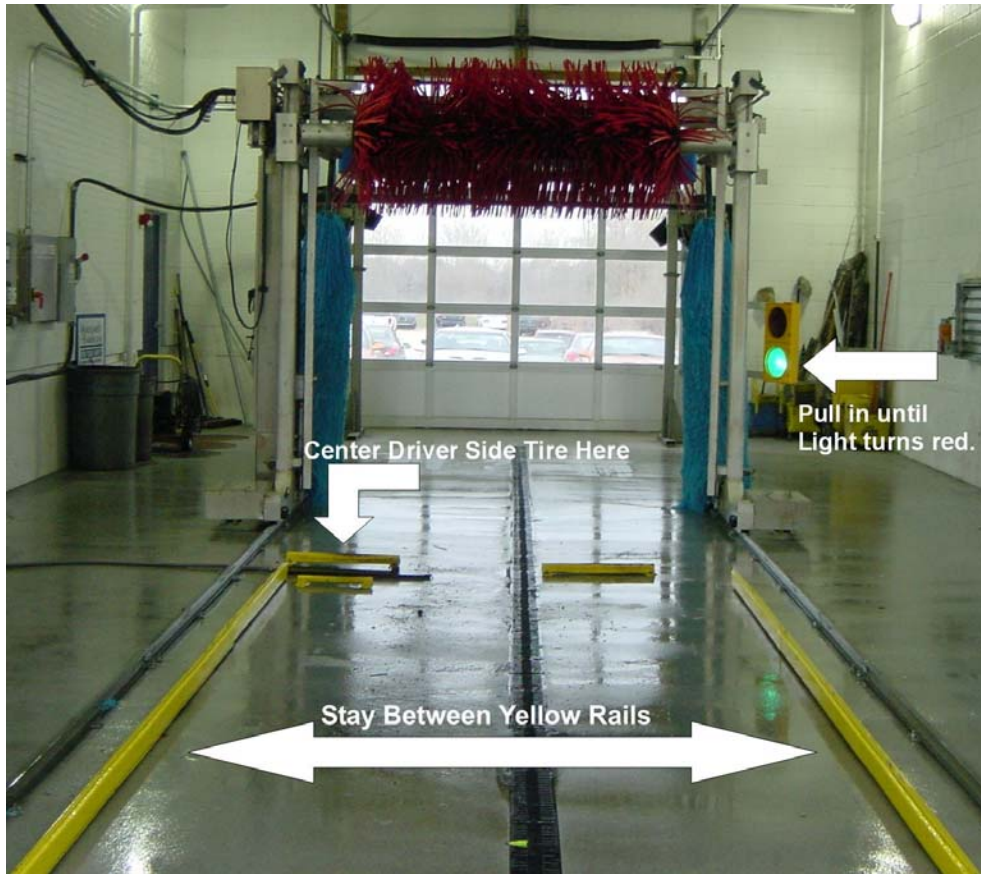

CAR WASH INSTRUCTIONS

STEP #1 INSERT TOKEN

STEP #2 WHEN LIGHT TURNS GREEN, PULL INTO CARWASH (DOOR WILL AUTOMATICALLY OPEN)

STEP #3 PULL INTO CARWASH, CENTERING VEHICLE BETWEEN YELLOW RAILS

STEP #4 PULL UP TO AND PUT DRIVERS SIDE FRONT TIRE BETWEEN TIRE STOPS

**CARWASH WILL BEGIN WHEN STOP LIGHT TURNS RED.
ALLOW CAR WASH TO COMPLETE WASH.
WHEN WASH IS COMPLETE, LIGHT WILL TURN GREEN, THEN PULL SLOWLY FORWARD.**